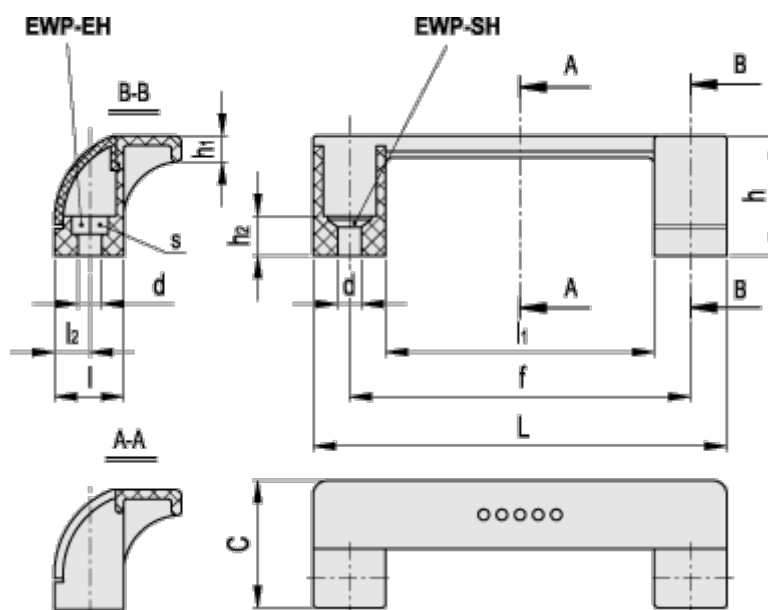

Article number: 23052652116

Description: E+G Guard wing handle, Ergostyle  
EWP.110-EH-C6

## Measures

C	= 35	L	= 114
d	= 6.5	l1	= 74
f	= 93,5 +/-0,5	l2	= 9.5
F1 (N)	= 800		
h	= 33		
h1	= 7		
h2	= 11		
l	= 19		